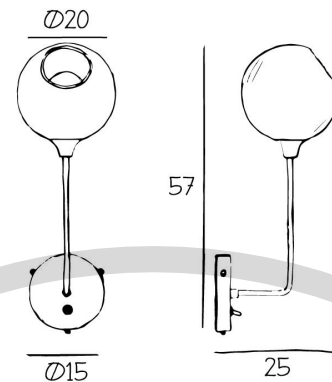

Style No.: 22745

Blue Sky w. gold edge and gold base

EAN: 5713874227408

Style No.: 22740

Dimensions

Lamp height	57	cm
Lamp width	25	cm
Glass diameter	Ø20	cm
Base diameter	Ø15	cm
Item weight	1,5	kg

Material

Mouth blown and hand painted

Package type: Cardboard box
 Package Measurement:
 Glass:
 L - 25 x W - 25 x H - 27 cm
 Base:
 L - 46 x W - 25 x H - 25 cm
 Package weight - Total: 2,1 kg
 Number of parcels: 2 pcs.
 Colli quantity: 4 pcs.

Light source

Recommended bulb type:
 Globe Bulb Ø80
 Socket: E27
 Voltage: 220 - 240 V (CE)
 110 V (US)
 Max. light output:
 3,5 W LED
 Colour Temp.: 2200 Kelvin
 Lumen: 245
 Dimmable: Yes
 Lightbulb incl.:
 No

Contents

- Glass
- Wall mount

Technical drawing

Use restrictions

Environment - Indoors
 IP Classification - IPXX
 Certifications and labels

Safety instructions

If the cord or other electrical parts are damaged, switch off the lamp and do not use it until it is repaired by a qualified electrician.