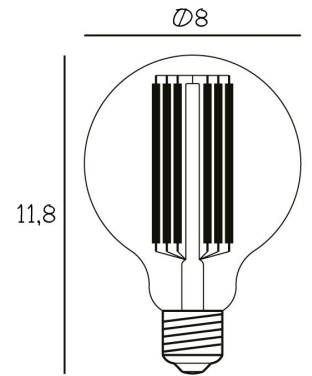

Style No.: 22745

Blue Sky w. gold edge and gold base

EAN: 5713874227408

Style No.: 22740

Dimensions

Lamp height	57	cm
Lamp width	25	cm
Glass diameter	Ø20	cm
Base diameter	Ø15	cm
Item weight	1,5	kg

Material

Mouth blown and hand painted

Brass or black wall mount base

Army w. silver edge and black base

EAN: 5713874227422

Style No. 22742

Smoke w. silver edge and black base

EAN: 5713874227439

Style No.: 22743

Package information

Package type: Cardboard box
 Package Measurement:
 Glass:
 L - 25 x W - 25 x H - 27 cm
 Base:
 L - 46 x W - 25 x H - 25 cm
 Package weight - Total: 2,1 kg
 Number of parcels: 2 pcs.
 Colli quantity: 4 pcs.

Light source

Recommended bulb type:
 Globe Bulb Ø80
 Socket: E27
 Voltage: 220 - 240 V (CE)
 110 V (US)
 Max. light output:
 3,5 W LED
 Colour Temp.: 2200 Kelvin
 Lumen: 245
 Dimmable: Yes
 Lightbulb incl.:
 No